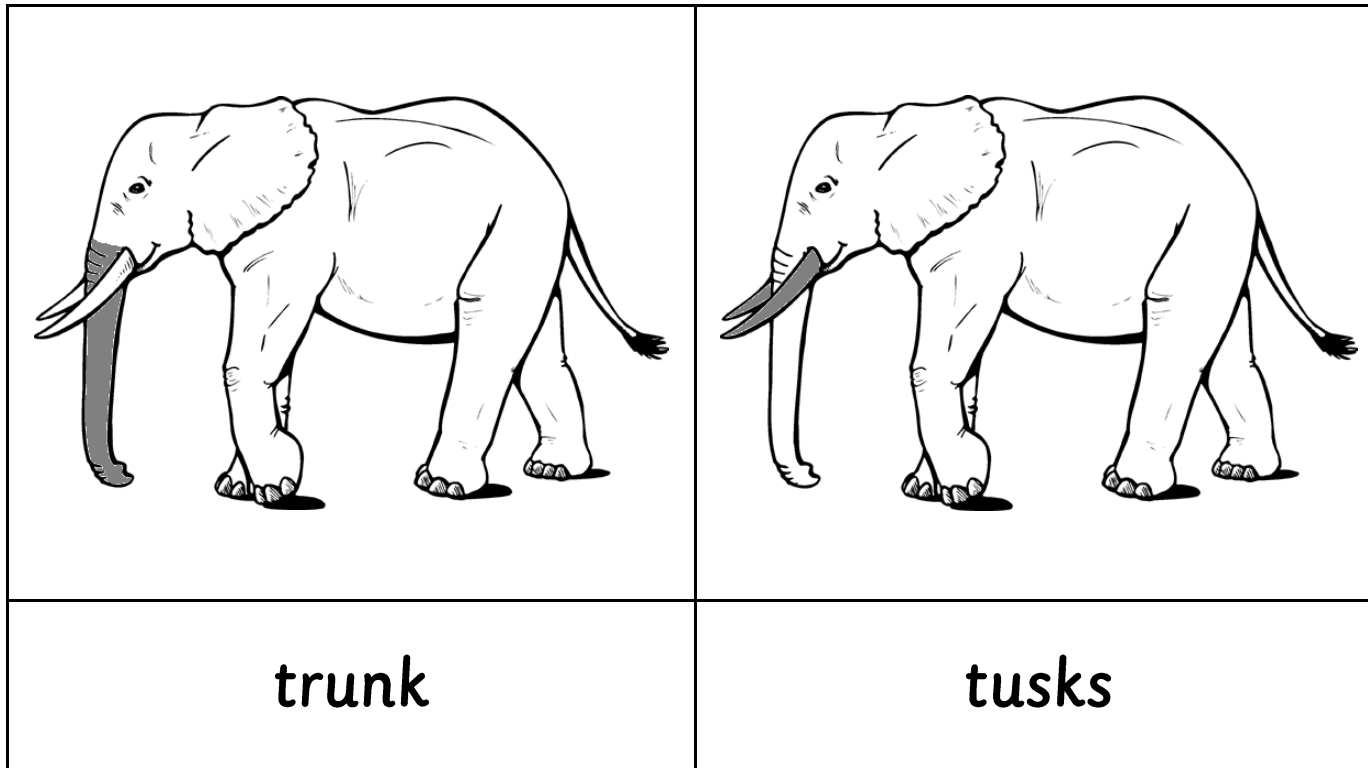

<p>elephant</p>	<p>ear</p>	<p>body</p>

		
<p>eye</p>	<p>feet</p>	<p>head</p>

 A line drawing of an elephant in profile, facing left. The four legs are shaded in a dark grey color, while the rest of the elephant's body is white.	 A line drawing of an elephant in profile, facing left. The trunk and the mouth area are shaded in a dark grey color, while the rest of the elephant's body is white.	 A line drawing of an elephant in profile, facing left. The tail is shaded in a dark grey color, while the rest of the elephant's body is white.
<p>legs</p>	<p>mouth</p>	<p>tail</p>

Instructions:

Print out two sets and mount on colour coded card (red for mammals). Set one – picture and name together. Set two – picture and name separate.